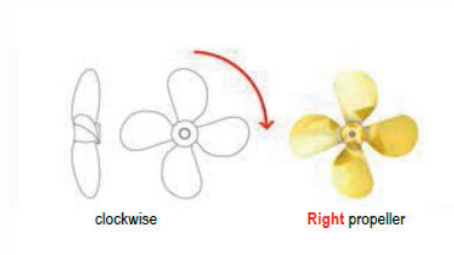

What does the Flexofold art. no. mean?

Diameter
(inches)

19

x

13

-

3

L

Blades

Pitch

Rotation
Left or Right

The blades of a propeller can be compared to a screw making its way through a material. That is the same a propeller does in water.