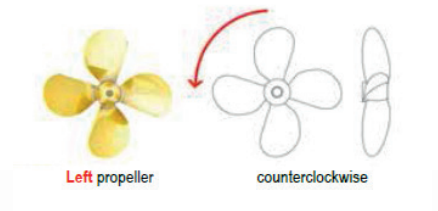

What does the Flexofold art. no. mean?

Diameter
(inches)

19

x

13

-

3

L

Blades

Pitch

Rotation
Left or Right

The blades of a propeller can be compared to a screw making its way through a material. That is the same a propeller does in water.